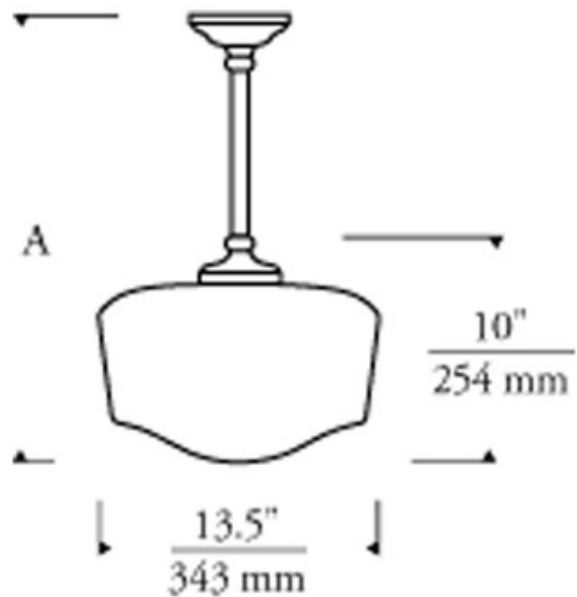

BRAND Visual Comfort Modern

DESCRIPTION

Traditional schoolhouse-shaped glass shade in white or white color. Available in antique bronze, polished nickel and satin nickel finish. Fixture available in ceiling flush mount, pendant and telescoping version. Available with incandescent or compact fluorescent lamping option. Includes a 120v, 100w, medium base A19 lamp. Dimmable with a standard incandescent dimmer. ETL listed. Made in USA. Available in 24, 36 and 48 inch stem lengths. Pendant dimensions are 13.5 inch diameter x 10 inch height.

NO PHOTO
AVAILABLE

SHADE COLOR	White
BODY FINISH	Polished Nickel
WATTAGE	72W
DIMMER	Standard 120V
DIMENSIONS	24"L x 13.5"W x 10"H
BULB INCLUDED	
LAMP	A19/Medium (E26)/72W/120V Incandescent

SPEC # TLG529