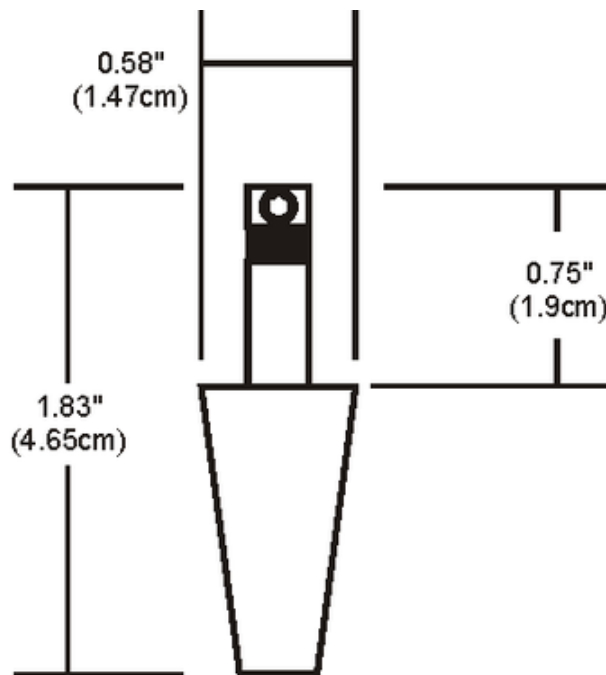

FJ Heavy Duty Coaxial Pendant Connector

Description:

Fast Jack heavy duty coaxial pendant connector makes any low voltage coaxial pendant with 3/32 inch diameter coaxial cable compatible with Edge Lighting Monorail and Monorail 2-Circuit systems, or FJ canopies. For use with fixtures over 5 lbs. Finish available in satin nickel, polished nickel or antique bronze. ETL listed.

Shown in: Satin Nickel

List Price: \$22.00
 Our Price: \$17.60

Shade Color: N/A
 Body Finish: Satin Nickel
 Lamp: N/A
 Wattage: N/A
 Dimmer: N/A
 Dimensions: 1.83"H x 0.58"W

Product Number: EDG52921			
Company:		Fixture Type:	Date: Feb 23, 2018
Project:		Approved By:	