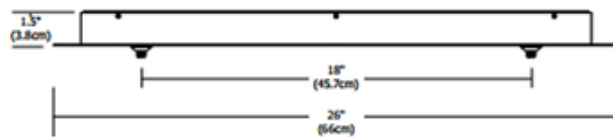

Product Number: EDG52989			
Company:		Fixture Type:	Date: Feb 17, 2018
Project:		Approved By:	

#1200FJ-RECANP-002H1-OOBZ

Fax: (773) 883-6131

Phone: 866-954-4489

Address: 1718 W. Fullerton Ave. Chicago IL 60614

www.Lightology.com