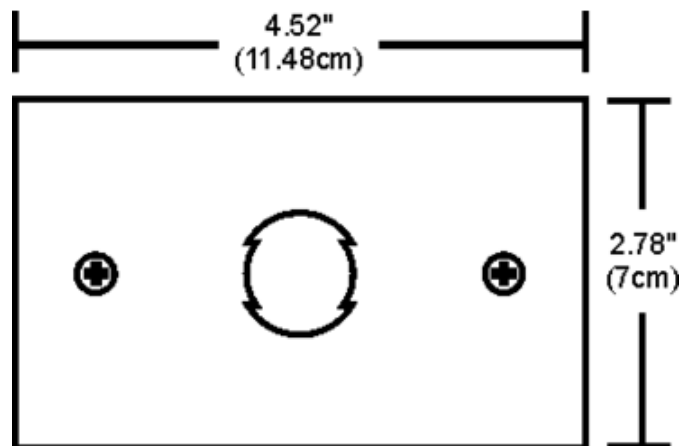

BRAND

PureEdge Lighting

DESCRIPTION

The 3 Inch Rectangle Canopy Cover conceals the TE-60L-12 LED transformer inside a single gang box to power PureEdge Lighting Dots and Pucks undercabinet fixtures. Power supply sold separately.

Shown in: White

SHADE COLOR	White
BODY FINISH	N/A
WATTAGE	N/A
DIMMER	N/A
DIMENSIONS	4.52"W x 2.78"H
LAMP	N/A

SPEC #

EDG53077

COMPANY

PROJECT

FIXTURE TYPE

APPROVED BY