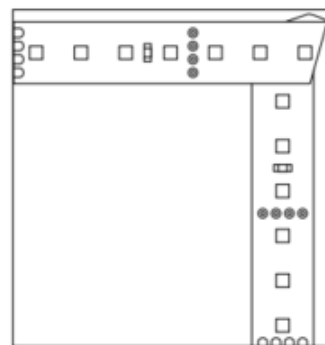

# SS3 RGB 2.6W 24V Soft Strip

**Description:**

SS3 RGB 24 Volt 2.6 Watt/Foot Soft Strip provides dynamic color effects with red, green and blue LEDs. The .50 inch wide flexible copper strip, with an optically clear protective coating, is sold in 1 foot increments up to 36 feet with cutting increments every 4 inches. Includes 18 RGB LEDs per foot, consuming 2.6 watts per foot. 50,000 hour average lamp life. System can be powered using a compatible RGB 24 volt DC power supply with DMX driver including a 100, 200, 400 or 2X100, 3X100 or 4X100 watt option. Controllers include a CDMX1 RGBW Touch Controller, CDP Color Dial Controller, or CTP Color Touch Screen Controller. SS3 includes a flexible aluminum heat sink to extend LED life. Self-adhering SS3 mounts to most smooth finished surfaces with industrial strength 3M tape provided on back of strip. Some unfinished surfaces may require screw-in mounting clips, sold separately. Snap & Light power connector (SLC-SLC-(3-1.44 inch length)) is required, sold separately. Soft Strip is compatible with solderless Snap & Light connectors. ETL listed. 5 year warranty. Required power supply, Snap & Light power connector, controller and optional mounting accessories sold separately. Product is built to order.

Shown in: Aluminum

List Price: \$400.00  
 Our Price: \$320.00

Shade Color: N/A  
 Body Finish: Aluminum  
 Lamp: 1 x LED/65W/24V LED  
 Wattage: 65W  
 Dimmer: N/A  
 Dimensions: 300"L x 0.47"W

**STRIP DOES NOT BEND 90°**