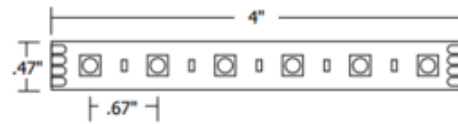

# SS3 RGB 2.6W 24V Soft Strip

**Description:**

SS3 RGB 24 Volt 2.6 Watt/Foot Soft Strip provides dynamic color effects with red, green and blue LEDs. The .50 inch wide flexible copper strip, with an optically clear protective coating, is sold in 1 foot increments up to 36 feet with cutting increments every 4 inches. Includes 18 RGB LEDs per foot, consuming 2.6 watts per foot. 50,000 hour average lamp life. System can be powered using a compatible RGB 24 volt DC power supply with DMX driver including a 100, 200, 400 or 2X100, 3X100 or 4X100 watt option. Controllers include a CDMX1 RGBW Touch Controller, CDP Color Dial Controller, or CTP Color Touch Screen Controller. SS3 includes a flexible aluminum heat sink to extend LED life. Self-adhering SS3 mounts to most smooth finished surfaces with industrial strength 3M tape provided on back of strip. Some unfinished surfaces may require screw-in mounting clips, sold separately. Snap & Light power connector (SLC-SLC-(3-1.44 inch length)) is required, sold separately. Soft Strip is compatible with solderless Snap & Light connectors. ETL listed. 5 year warranty. Required power supply, Snap & Light power connector, controller and optional mounting accessories sold separately. Product is built to order.

Shown in: Aluminum

List Price: \$400.00  
 Our Price: \$320.00

Shade Color: N/A  
 Body Finish: Aluminum  
 Lamp: 1 x LED/65W/24V LED  
 Wattage: 65W  
 Dimmer: N/A  
 Dimensions: 300"L x 0.47"W

**STRIP DOES NOT BEND 90°**