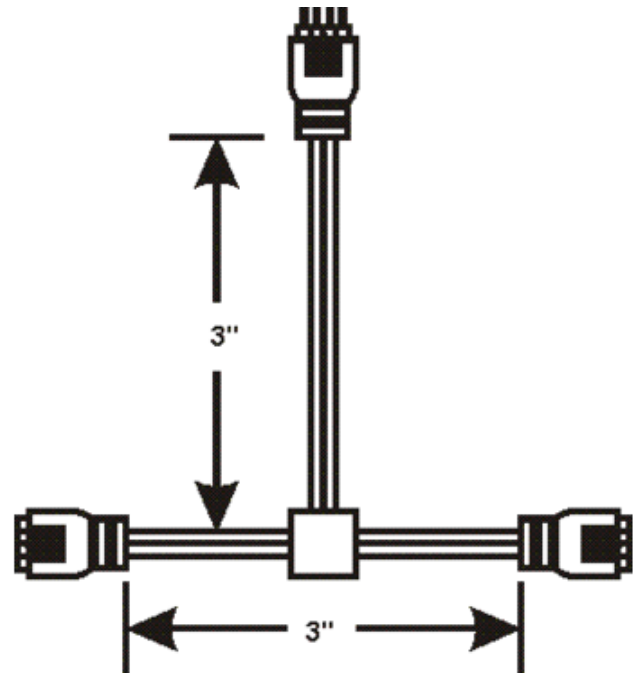

BRAND

PureEdge Lighting

DESCRIPTION

3 Inch Flexible T Connector links sections of Soft Strip or Architectural Channel into a T configuration. For use with Edge Lighting Soft Strip, Stomp Strip, or Architectural Channel LED products.

SHADE COLOR	Black
BODY FINISH	N/A
WATTAGE	N/A
DIMMER	N/A
DIMENSIONS	3"L x 3"W
LAMP	N/A

SPEC #

EDG53125

COMPANY

PROJECT

FIXTURE TYPE

APPROVED BY

DATE