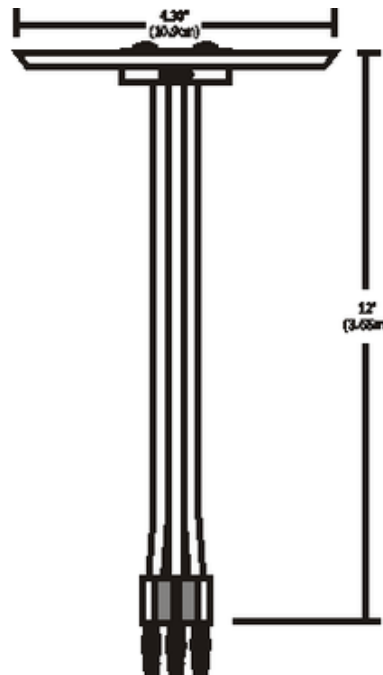

Monorail 2-Circuit Adjustable Male End Power Feed Canopy

Description:

Monorail 2-circuit 4 inch round adjustable male end power feed canopy mounts on standard 4 inch electrical box with plastic ring or octagon electrical box (not included). Adjustable 12 foot cable powers the rail when an electrical box cannot be located directly above the system. Use with T-2x300-12 remote transformer. Finish available in satin nickel, polished nickel, or antique bronze. ETL listed.

Shown in: Satin Nickel

List Price: \$96.92
 Our Price: \$58.15

Shade Color: N/A
 Body Finish: Satin Nickel
 Lamp: N/A
 Wattage: N/A
 Dimmer: N/A
 Dimensions: 4.25"L x 1"H x 4.25"W

Product Number: EDG53138			
Company:		Fixture Type:	Date: Feb 25, 2018
Project:		Approved By:	