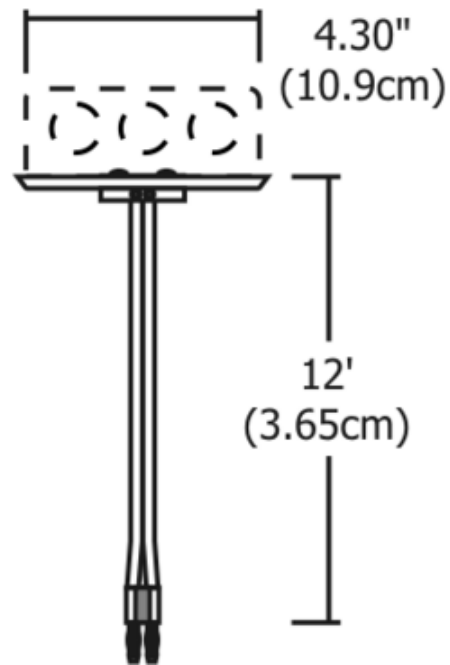

Monorail Adjustable Male End Power Feed Canopy

Description:

Monorail 4 inch round adjustable male end power feed canopy mounts on standard 4 inch electrical box with plastic ring or octagon electrical box (not included). Adjustable 12 foot cable powers the rail when an electrical box cannot be located directly above the system. Use with corresponding remote transformer. Finish available in satin nickel, polished nickel, or antique bronze. Field cuttable. ETL listed.

Shown in: Antique Bronze

List Price: \$70.78
 Our Price: \$42.47

Shade Color: N/A
 Body Finish: Antique Bronze
 Lamp: N/A
 Wattage: N/A
 Dimmer: N/A
 Dimensions: 1.44"L x 4.3"W

Product Number: EDG53159			
Company:		Fixture Type:	Date: Feb 20, 2018
Project:		Approved By:	