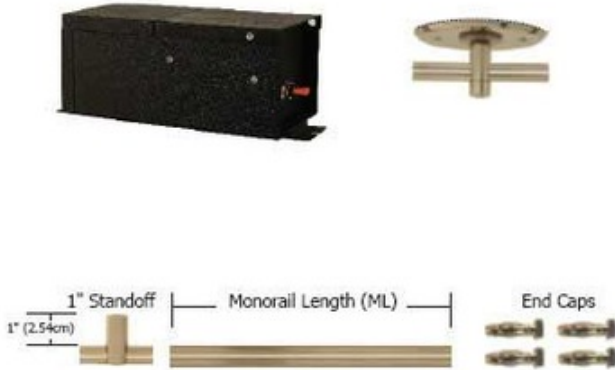

Monorail Straight Kit 150W Halogen Remote Magnetic

Description:

Monorail 12 Volt Straight Kit with 1 Inch Drop and 150 Watt Magnetic Remote Transformer is available in a 4, 8, 12, 16, 20, 24, 28 or 32 foot length. Finish in Satin Nickel, Antique Bronze or Polished Nickel. Kit includes a 150 watt 12 volt remote magnetic transformer, 4 inch round single feed power canopy, straight run of Monorail, 1 inch standoffs for every three feet of rail, and two pairs of end caps. Remote transformer needs to be located in an accessible area in close proximity to the power feed canopy. Fast acting circuit breaker on 12 volt side of transformer will shut the system off in case of overload or short and can be easily reset. Dimmable with a 600 watt low voltage magnetic dimmer, sold separately. ETL listed. Fast Jack 12 volt pendants and heads available, sold separately.

Shown in: Satin Nickel

List Price: \$840.00
Our Price: \$672.00

Shade Color: N/A
Body Finish: Satin Nickel
Lamp: N/A
Wattage: N/A
Dimmer: Low Voltage Magnetic
Dimensions: 144"L

Product Number: EDG53261			
Company:		Fixture Type:	Date: Feb 18, 2018
Project:		Approved By:	