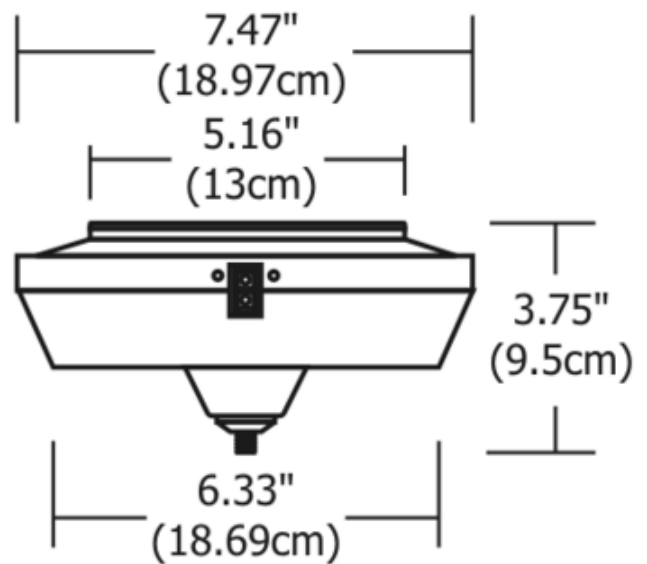

BRAND

PureEdge Lighting

DESCRIPTION

Monorail single feed, 150 watt, 12 volt, surface mount magnetic transformer converts 120 volt input to low-voltage 12 volt output. The decorative surface mount transformer mounts to a standard 4 inch square electrical box with round plaster ring or octagon electrical box (not included). Rail attaches to one or both side-feed contacts using push-in conductive connectors (included). Standard surface mount transformer powers the rail 1 inch from ceiling. Use with 1 inch standoff's. The integral Fast Jack connector allows for installation of one Fast Jack fixture in the middle of the canopy. Maximum 150 watt load. Is LED compatible with 12 volt AC LED's. Finish available in Polished Nickel. ETL listed. Note: Image shown is Satin Nickel finish.

| | |
|-------------|----------------------|
| SHADE COLOR | N/A |
| BODY FINISH | Satin Nickel |
| WATTAGE | 150W |
| DIMMER | Low Voltage Magnetic |
| DIMENSIONS | 7.47"W x 3.75"H |
| LAMP | N/A |

SPEC # EDG53288