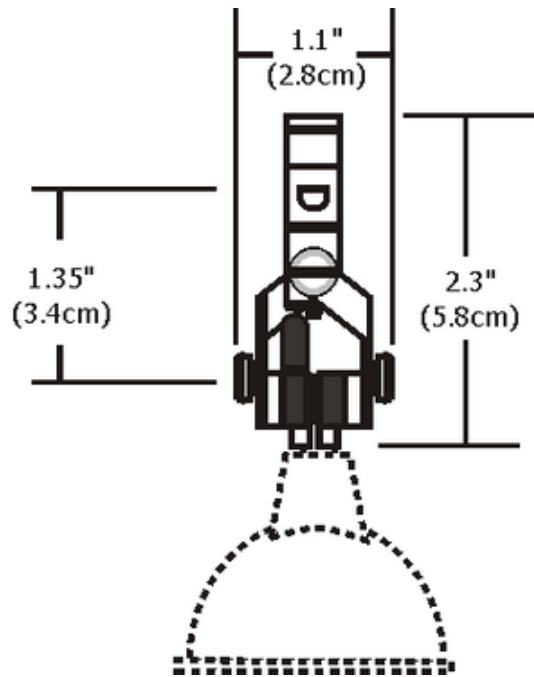

Monorail Vespa Head with LH16 Louver Lens Holder

Description:

Monorail Vespa fixture with a LH16 louver lens holder can rotate 170 degrees and is adjustable horizontally and vertically. The LH16 louver lens holder secures onto the front of the MR16 lamp holding up to two lenses or combination of a hexcell louver and lens. Fixture finish available in satin nickel, polished nickel, or antique bronze. Accessory finish available in satin nickel, polished nickel, antique bronze, or black. Other optional accessories available. One 75 Watt, 12 Volt, MR16 GU5.3 lamp, not included. ETL listed.

Shown in: Polished Nickel / Polished Nickel

List Price: \$146.00
Our Price: \$116.80

Shade Color: Polished Nickel
Body Finish: Polished Nickel
Lamp: 1 x MR16/GU5.3 (bipin)/75W/12V Halogen
 1 x MR16/GU5.3 (bipin)/12V LED
Wattage: 75W
Dimmer: Dimmable
Dimensions: 2.3"H x 1.1"W