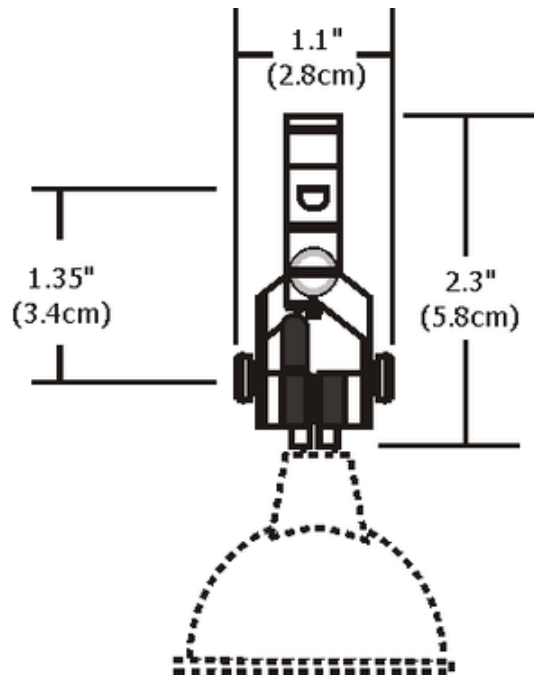

Monorail Vespa Head with S7 Little Mesh Shade

Description:

Monorail Vespa fixture with a S7 little mesh shade can rotate 170 degrees and is adjustable horizontally and vertically. Fixture finish available in satin nickel, polished nickel, or antique bronze. Accessory finish available in polished nickel, antique bronze, or black. Other optional accessories available. One 75 Watt, 12 Volt, MR16 GU5.3 lamp, not included. ETL listed.

Shown in: Satin Nickel / Polished Nickel

List Price: \$165.00
Our Price: \$132.00

Shade Color: Polished Nickel
Body Finish: Satin Nickel
Lamp: 1 x MR16/GU5.3 (bipin)/75W/12V Halogen
 1 x MR16/GU5.3 (bipin)/12V LED
Wattage: 75W
Dimmer: Dimmable
Dimensions: 2.3"H x 1.1"W