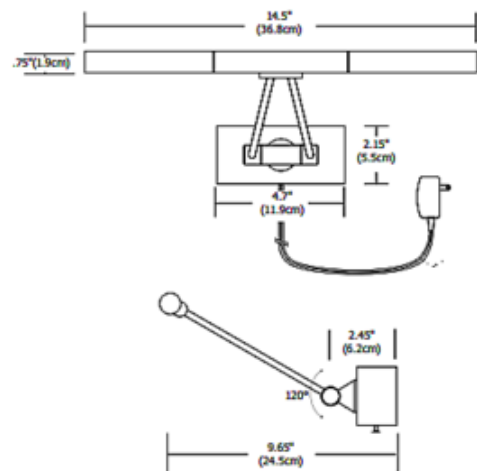

BRAND PureEdge Lighting

DESCRIPTION

Galleria plug-in adjustable picture light features an adjustable arm which rotates 120 degrees for adjusting the light beam. Finish in Satin Nickel. Includes two 20 watt 12 volt G4 Xenon lamps housed inside the cylindrical socket tubes which rotate 360 degrees to control direction of the light. Includes 8 foot cord and plug with on/off switch. Available in a hard-wire canopy mount or plug in version. Cord cover accessory available, sold separately. ETL listed. 14.5 inch width x 9.65 inch depth. 4.7 inch width x 2.15 inch height canopy.

SHADE COLOR	N/A
BODY FINISH	Satin Nickel
WATTAGE	40W
DIMMER	Low Voltage Electronic
DIMENSIONS	14.5"W x 2.15"H x 9.65"D
BULB INCLUDED	
LAMP	2 x JC/G4 (bipin)/20W/12V Krypton Xenon

SPEC # EDG53439

COMPANY	PROJECT	FIXTURE TYPE	APPROVED BY	DATE