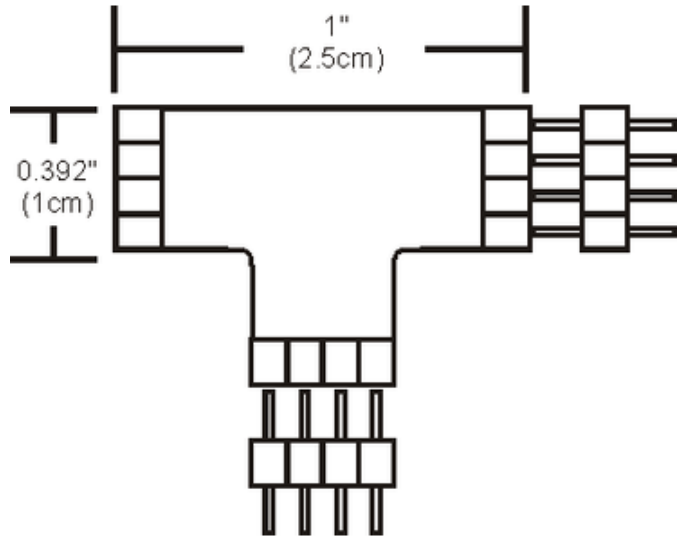

# Soft Strip T Connector

**Description:**

Soft Strip T connector physically and electrically join three soft strip sections in a T shape. For use with Edge Lighting Soft Strip LED products.

Shown in: White

List Price: \$12.00  
 Our Price: \$9.60

Shade Color: White  
 Body Finish: N/A  
 Lamp: N/A  
 Wattage: N/A  
 Dimmer: N/A  
 Dimensions: N/A

Product Number: <b>EDG53470</b>			
Company:		Fixture Type:	Date: Feb 19, 2018
Project:		Approved By:	