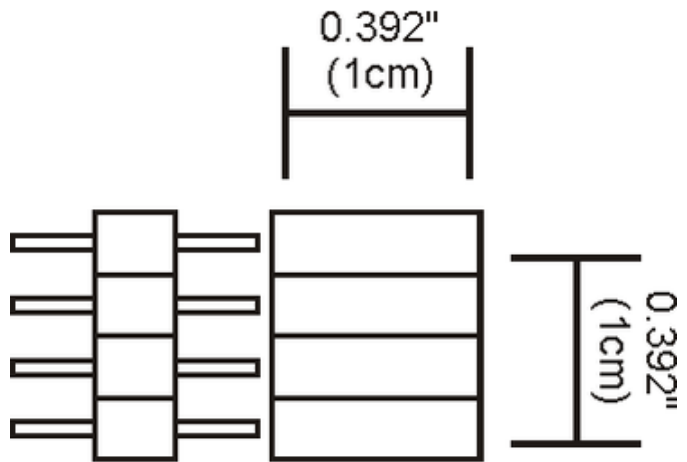

Soft Strip End Cap

Description:

Soft Strip end cap connector attaches to the end of a Soft Strip run, electrically isolating the run. Also, converts a female end of Soft Strip to a male end. For use with Edge Lighting Soft Strip LED products.

List Price: \$2.00
 Our Price: \$1.20

Shade Color: N/A
 Body Finish: N/A
 Lamp: N/A
 Wattage: N/A
 Dimmer: N/A
 Dimensions: N/A

Product Number: EDG53471			
Company:		Fixture Type:	Date: Feb 25, 2018
Project:		Approved By:	