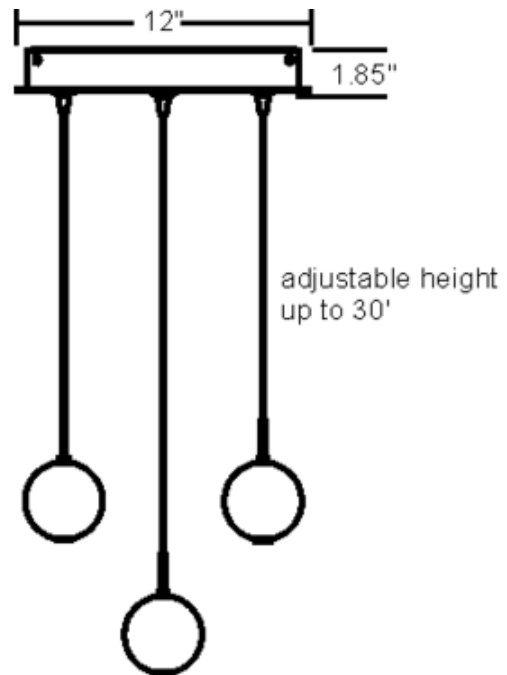

BRAND

PureEdge Lighting

DESCRIPTION

Bubble Ball 3 light suspension features a 12 inch round 3-port fast jack canopy that mounts to a standard 4 inch electrical box with plaster ring, or to an octagon box. Comes with three bocci crystal ball pendants in Clear, Amber, Blue or Red with a satin nickel finish. Includes 10 feet of field-cutttable cable cord. Order fixture based on longest desired cable length. Includes 3 FJ-MCH (male connector heavy-duty). Dimmable with standard low voltage electronic dimmer. Three 20 watt, 12 volt, T3 G4 base halogen lamps included. General light distribution.

SHADE COLOR	Clear
BODY FINISH	Satin Nickel
WATTAGE	60W
DIMMER	Low Voltage Electronic
DIMENSIONS	120"L x 12"W
BULB INCLUDED	
LAMP	3 x T3/G4 (bipin)/20W/12V Halogen

SPEC # EDG53473

COMPANY

PROJECT

FIXTURE TYPE