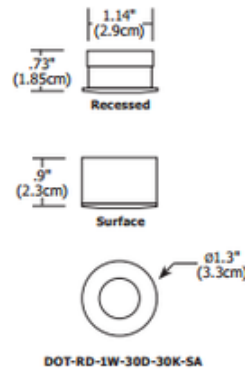

Dot Round 30 Degree LED Undercabinet

Description:

Dot Round LED under cabinet fixture provides 1 watt of warm white light with a 30 degree beam angle making it ideal for under cabinet illumination. Made of solid aluminum construction and may be surface mounted or recessed by removing the collar (included). Includes a 96 inch cord/plug port, 3 wire clips and screws. Plugs into 4 or 8 port hub allowing multiple fixtures to be wired together, sold separately. The hub distributes the low voltage power from a LED power supply, sold separately. Compatible with the following power supplies: TE-60L-12 hardwire version or TE-60L-12AC-P plug in version, sold separately. Includes one 1 watt 3000K 80 CRI LED with 61 total lumens. 70 percent lumen maintenance based on 50,000 hours of operation. Dimmable with Lutron Diva DVELV or Lutron Skylark SELV electronic low voltage dimmers. AC power supply dims down to 20 percent before flickering and slight buzzing. ETL listed. 5 year warranty.

Shown in: Satin Aluminum

List Price: \$52.00
 Our Price: \$41.60

Shade Color: N/A
 Body Finish: Satin Aluminum
 Lamp: 1 x LED/1W/12V LED
 Wattage: 1W
 Dimmer: Low Voltage Electronic
 Dimensions: 0.9"H x 1.3"W

Technical Information

Luminous Flux: 61 lumens
 Lumens/Watt: 61.00
 Lamp Color: 3000 K
 Color Rendering: 80 CRI
 Beam Angle: 30°
 Lamp Life: 50000 hours

Product Number: EDG53507			
Company:		Fixture Type:	Date: Feb 23, 2018
Project:		Approved By:	