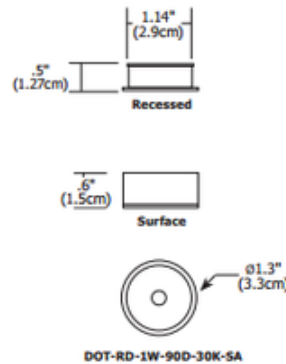

Dot Round 90 Degree LED Undercabinet

Description:

Dot Round LED under cabinet fixture provides 1 watt of warm white light with a 90 degree beam angle making it ideal for under cabinet illumination. Features solid aluminum construction and may be surface mounted or recessed by removing the collar (included). Includes a 96 inch cord/plug port, wire clips and screws. Plugs into 4 or 8 port hub allowing multiple fixtures to be wired together, sold separately. The hub distributes the low voltage power from a LED power supply, sold separately. Compatible with the following power supplies: TE-60L-12 hardwire version or TE-60L-12AC-P plug in version, sold separately. One 1 watt 3000K 80 CRI LED with 64 total lumens included. 70 percent lumen maintenance based on 50,000 hours of operation. Dimmable with Lutron Diva DVELV or Lutron Skylark SELV electronic low voltage dimmers. AC power supply dims down to 20 percent before flickering and slight buzzing. ETL listed. 5 year warranty.

Shown in: Satin Aluminum

List Price: \$52.00
 Our Price: \$41.60

Shade Color: N/A
 Body Finish: Satin Aluminum
 Lamp: 1 x LED/1W/12V LED
 Wattage: 1W
 Dimmer: Low Voltage Electronic
 Dimensions: 0.6"H x 1.3"W

Technical Information

Luminous Flux: 64 lumens
 Lumens/Watt: 64.00
 Lamp Color: 3000 K
 Color Rendering: 80 CRI
 Beam Angle: 90°
 Lamp Life: 50000 hours

Product Number: EDG53508			
Company:		Fixture Type:	Date: Feb 25, 2018
Project:		Approved By:	