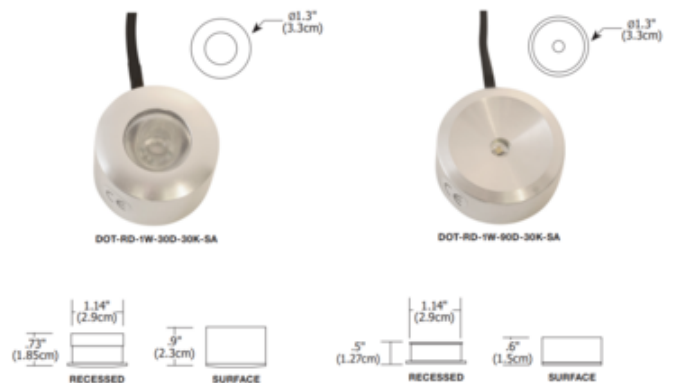

COMPANY	PROJECT	FIXTURE TYPE	APPROVED BY	DATE