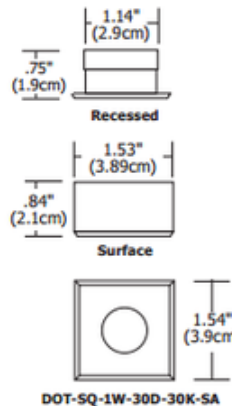

Dot Square 30 Degree LED Undercabinet

Description:

Dot Square LED under cabinet fixture provides 1 watt of warm white light with a 30 degree beam angle making it ideal for under cabinet illumination. Features solid aluminum construction and may be surface mounted or recessed by removing the collar (included). Finish in Satin Aluminum or Bronze. Includes a 96 inch cord/plug port, 3 wire clips and screws. Plugs into 4 or 8 port hub allowing multiple fixtures to be wired together, sold separately. The hub distributes the low voltage power from a LED power supply, sold separately. Compatible with the following power supplies: TE-60L-12 hardwire version or TE-60L-12AC-P plug in version, sold separately. One 1 watt 3000K 80 CRI LED with 61 total lumens included. 70 percent lumen maintenance based on 50,000 hours of operation. Dimmable with Lutron Diva DVELV or Lutron Skylark SELV electronic low voltage dimmers. AC power supply dims down to 20 percent before flickering and slight buzzing. ETL listed. 5 year warranty.

Shown in: Satin Aluminum

List Price: \$52.00
Our Price: \$41.60

Shade Color: N/A
Body Finish: Satin Aluminum
Lamp: 1 x LED/1W/12V LED
Wattage: 1W
Dimmer: Low Voltage Electronic
Dimensions: 0.84"H x 1.54"W x 1.54"D

Technical Information

Luminous Flux: 61 lumens
Lumens/Watt: 61.00
Lamp Color: 3000 K
Color Rendering: 80 CRI
Beam Angle: 30°
Lamp Life: 50000 hours

DOT-SQ-1W-30D-30K-SA

Product Number: EDG53509			
Company:		Fixture Type:	Date: Feb 18, 2018
Project:		Approved By:	