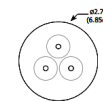

Lightology

lightology.com
866-954-4489
05-24-26

Project: _____

Company: _____

Location: _____ Fixture Type: _____

SPEC #: **EDG53512**

Approved On: _____ Approved By: _____

Puck LED Under Cabinet Light

By PureEdge Lighting

Description

Puck LED recessed or surface mount under cabinet fixture features solid aluminum construction and uses only 3 watts of warm white LED. Finish available in Satin Aluminum or White. Includes collar for surface mount. Available with a 90 degree beam spread and a warm white color temperature. Includes a 96 inch cord/plug port, 3 wire clips and screws. Plugs into 4 or 8 port hub, sold separately, which distributes the low voltage power from an LED power source, sold separately. Fixtures use 12VAC or 12VDC power supplies and are compatible with: TE-60L-12 hardwire version or TE-60L-12AC-P plug in version, sold separately. Dimmable with a Luton Diva DVELV or Lutron Skylark SELV low voltage electronic dimmer. AC power supply dims down to 20 percent before flickering and slight buzzing. ETL listed. Fixture includes a 5 year warranty.

Specifications

COLOR	N/A
BODY FINISH	Satin Aluminum
WATTAGE	3W
DIMMER	Low Voltage Electronic
DIMENSIONS	2.7"W x 0.5"H
INTEGRATED LED MODULE	3 x LED/1W/12V LED

Technical Information

LAMP LIFE	50000 hours
COLOR RENDERING	84 CRI
LAMP COLOR	3070K
LUMENS/WATT	138.00
LUMINOUS FLUX	138 lumens

Notes: