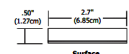

Lightology

lightology.com
866-954-4489
05-24-26

Project: _____

Company: _____

Location: _____ Fixture Type: _____

SPEC #: **EDG53512**

Approved On: _____ Approved By: _____

Puck LED Under Cabinet Light

By PureEdge Lighting

Description

Puck LED recessed or surface mount under cabinet fixture features solid aluminum construction and uses only 3 watts of warm white LED. Finish available in Satin Aluminum or White. Includes collar for surface mount. Available with a 90 degree beam spread and a warm white color temperature. Includes a 96 inch cord/plug port, 3 wire clips and screws. Plugs into 4 or 8 port hub, sold separately, which distributes the low voltage power from an LED power source, sold separately. Fixtures use 12VAC or 12VDC power supplies and are compatible with: TE-60L-12 hardwire version or TE-60L-12AC-P plug in version, sold separately. Dimmable with a Luton Diva DVELV or Lutron Skylark SELV low voltage electronic dimmer. AC power supply dims down to 20 percent before flickering and slight buzzing. ETL listed. Fixture includes a 5 year warranty.

Specifications

COLOR	N/A
BODY FINISH	Satin Aluminum
WATTAGE	3W
DIMMER	Low Voltage Electronic
DIMENSIONS	2.7"W x 0.5"H
INTEGRATED LED MODULE	3 x LED/1W/12V LED

Technical Information

LAMP LIFE	50000 hours
COLOR RENDERING	84 CRI
LAMP COLOR	3070K
LUMENS/WATT	138.00
LUMINOUS FLUX	138 lumens

Notes: