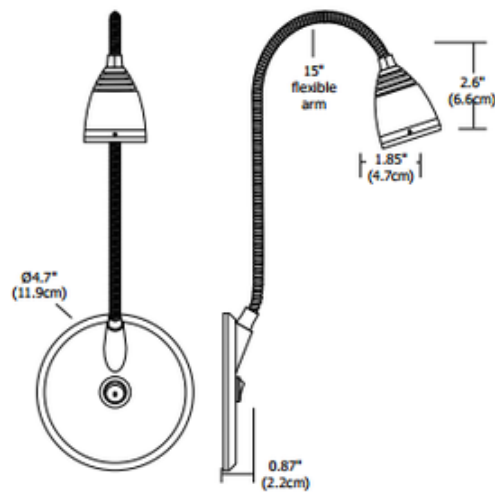

Night Owl 3 Wall

Designer: Gregory Kay

Description:

The Night Owl 3 features a rotating lens to modify the beam from 10 degrees to 30 degrees. Finish available in Satin Nickel, Antique Bronze or White. It is designed for those who enjoy reading late at night, but do not want to disturb others. The 15 inch gooseneck arm allows the lamp to be easily positioned in any direction. Available in a hardware canopy mount or plug-in version. Includes power supply rated for 100-240VAC 50/60Hz which fits inside the electrical box. Includes 3.8 watts, 12VAC, warm white 3070K, 80 CRI LED lamp, with 55 total lumens on high setting. Bi-level light control rocker switch on canopy with 100 percent high and 30 percent low light distribution setting. 70 percent lumen maintenance based on 50,000 hours of operation. ETL listed. 5 year warranty. 4.7 inch diameter canopy. 15 inch flexible arm length. 1.85 inch diameter x 2.6 inch height head.

Shown in: Antique Bronze

List Price: \$264.00
Our Price: \$211.20

Shade Color: N/A
Body Finish: Antique Bronze
Lamp: 1 x LED/3.8W/12V LED
Wattage: 3.8W
Dimmer: Included
Dimensions: 15"L x 4.6"W

Technical Information

Luminous Flux: 55 lumens
Lumens/Watt: 14.47
Lamp Color: 3070 K
Color Rendering: 80 CRI
Lamp Life: 50000 hours

Product Number: EDG53515			
Company:		Fixture Type:	Date: Feb 24, 2018
Project:		Approved By:	