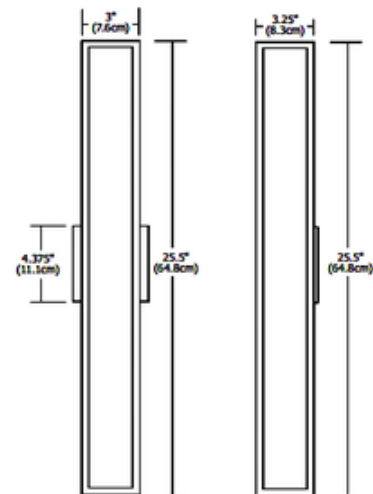

BRAND PureEdge Lighting

DESCRIPTION

Garbo Dimmable Bath Bar features opal white acrylic front and side diffusers in a slim rectangular metal frame with a Satin Nickel finish. May be mounted vertically or horizontally. Includes a dimmable electronic ballast and one 17 Watt, 120 Volt, 3000K, T8 fluorescent lamp. Recommended dimmers include Lutron Diva DVF-103P or Lutron Nova NF-10, sold separately. ADA compliant. ETL listed. 25.5 inch width x 3 inch height x 3.25 inch depth.

SHADE COLOR	Opal
BODY FINISH	Satin Nickel
WATTAGE	17W
DIMMER	Dimmable
DIMENSIONS	25.5"W x 3"H x 3.25"D
BULB INCLUDED	
LAMP	1 x T8/T8 Bipin (G13)/17W/120V Fluorescent

SPEC # EDG53539

COMPANY	PROJECT	FIXTURE TYPE	APPROVED BY	DATE