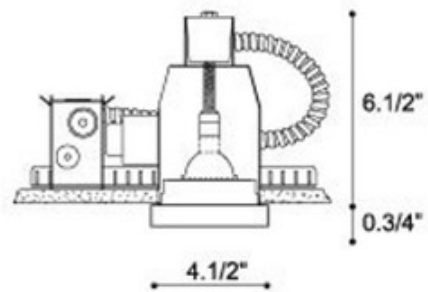

DESIGNER

Roberto Pamio

BRAND

Leucos

DESCRIPTION

Iside 2 semi-recessed downlight features an acid-etched, poured glass diffuser available in a wide range of colors. Provides a narrow to wider beam spread, depending on the lamp, as well as a soft pleasant ceiling glow. Diffuser available in satin white, crystal, satin pink, aquamarine, pale blue, cobalt blue, jade green and mirrored chrome. Housing options include Remodel Housing, New Construction, Insulated Ceiling, Chicago Plenum, Air Tight and Vapor Tight. Fully recessed housing (included) equipped with thermal protection, magnetic transformer and junction box which houses the hand molded murano glass diffuser. Suitable for installation in all types of suspended modular ceilings and new construction. Mounting bars are provided with the new construction housing only. Available in LED version. One 50 watt, 12 volt, MR16 bipin lamp not included. Downward light distribution. c/UL listed. 4.5 inch diameter x 0.75 inch height.

TRIM COLOR	Satin White
BODY FINISH	N/A
WATTAGE	50W
DIMMER	Low Voltage Magnetic
DIMENSIONS	4.5"W x 0.75"H
BULB NOT INCLUDED	
LAMP	1 x MR16/GU5.3 (bipin)/50W/12V Halogen 1 x MR16/GU5.3 (bipin)/12V LED

Technical Information

FUNCTION	Downlight
HOUSING TYPE	Remodel NON IC
HOUSING HEIGHT	7"
APERTURE SHAPE	Round

SPEC # LEU5376

Opening 3.3/4"

COMPANY	PROJECT	FIXTURE TYPE	APPROVED BY	DATE