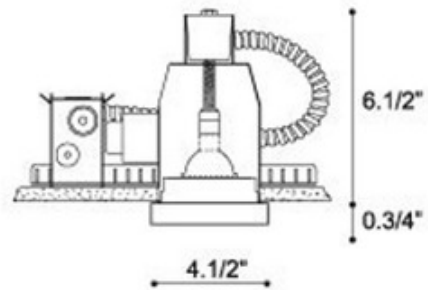

DESIGNER

Roberto Pamio

BRAND

Leucos

DESCRIPTION

Iside 2 semi-recessed downlight features an acid-etched, poured glass diffuser available in a wide range of colors. Provides a narrow to wider beam spread, depending on the lamp, as well as a soft pleasant ceiling glow. Diffuser available in satin white, crystal, satin pink, aquamarine, pale blue, cobalt blue, jade green and mirrored chrome. Housing options include Remodel Housing, New Construction, Insulated Ceiling, Chicago Plenum, Air Tight and Vapor Tight. Fully recessed housing (included) equipped with thermal protection, magnetic transformer and junction box which houses the hand molded murano glass diffuser. Suitable for installation in all types of suspended modular ceilings and new construction. Mounting bars are provided with the new construction housing only. Available in LED version. One 50 watt, 12 volt, MR16 bipin lamp not included. Downward light distribution. c/UL listed. 4.5 inch diameter x 0.75 inch height.

TRIM COLOR	Satin White
BODY FINISH	N/A
WATTAGE	50W
DIMMER	Low Voltage Magnetic
DIMENSIONS	4.5"W x 0.75"H
BULB NOT INCLUDED	
LAMP	1 x MR16/GU5.3 (bipin)/50W/12V Halogen 1 x MR16/GU5.3 (bipin)/12V LED

Technical Information

FUNCTION	Downlight
HOUSING TYPE	Remodel NON IC
HOUSING HEIGHT	7"
APERTURE SHAPE	Round

SPEC # LEU5376

Opening 3.3/4"

COMPANY	PROJECT	FIXTURE TYPE	APPROVED BY	DATE