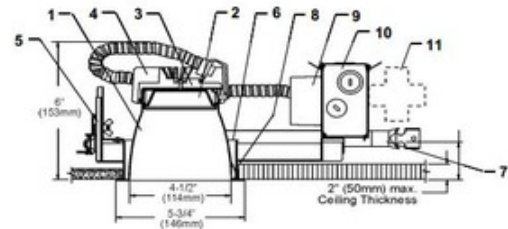

**BRAND**

Lightolier by Signify

**DESCRIPTION**

Calculite 4.5 Inch Round New Construction 20 Watt 120 Volt LED Frame-In Kit. Accommodates mounting to virtually any ceiling system using pre-installed mounting bars. Alignment holes and markings allow fixture to be preset prior to installation. Rotating plate allows for 360 degree adjustment during installation prior to connection of power supply to trim. Telescoping locking bars extend to 30 inches and lock securely into position. Vertical adjustment from above or below for ceilings from 0 to 2 inch thick. Input Voltage: 120V. Input Power: 20 Watts. Input Frequency: 50/60Hz. Electronic LED Driver: 350mA. Input Current: 0.167. 50,000 hour average lamp life at 70 percent lumen maintenance. Overload and short circuit protected. UL listed. Suitable for wet locations. See attached spec sheet for dimmer compatibility. Dimensions: 20 inch length x 10.75 inch width x 6 inch height. 5.25 inch round cut out. A complete fixture consists of a frame-in-kit, light engine and trim kit.

Ceiling Opening: 5-1/4" (133mm)

<b>TRIM COLOR</b>	N/A
<b>BODY FINISH</b>	Galvanized Steel
<b>WATTAGE</b>	20W
<b>DIMMER</b>	Low Voltage Electronic
<b>DIMENSIONS</b>	20"W x 6"H x 9.2"D
<b>BULB NOT INCLUDED</b>	
<b>LAMP</b>	1 x LED/20W/120V LED

*Technical Information*

<b>CEILING TYPE</b>	Drywall with Trim
<b>HOUSING TYPE</b>	New Construction NON IC
<b>HOUSING HEIGHT</b>	7"
<b>APERTURE SHAPE</b>	Round

**SPEC #** LTL53871

COMPANY	PROJECT	FIXTURE TYPE	APPROVED BY	DATE