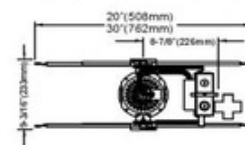

**BRAND**

Lightolier by Signify

**DESCRIPTION**

Calculite 4.5 Inch Round New Construction 20 Watt 120 Volt LED Frame-In Kit. Accommodates mounting to virtually any ceiling system using pre-installed mounting bars. Alignment holes and markings allow fixture to be preset prior to installation. Rotating plate allows for 360 degree adjustment during installation prior to connection of power supply to trim. Telescoping locking bars extend to 30 inches and lock securely into position. Vertical adjustment from above or below for ceilings from 0 to 2 inch thick. Input Voltage: 120V. Input Power: 20 Watts. Input Frequency: 50/60Hz. Electronic LED Driver: 350mA. Input Current: 0.167. 50,000 hour average lamp life at 70 percent lumen maintenance. Overload and short circuit protected. UL listed. Suitable for wet locations. See attached spec sheet for dimmer compatibility. Dimensions: 20 inch length x 10.75 inch width x 6 inch height. 5.25 inch round cut out. A complete fixture consists of a frame-in-kit, light engine and trim kit.

Ceiling Opening: 5-1/4" (133mm)

<b>TRIM COLOR</b>	N/A
<b>BODY FINISH</b>	Galvanized Steel
<b>WATTAGE</b>	20W
<b>DIMMER</b>	Low Voltage Electronic
<b>DIMENSIONS</b>	20"W x 6"H x 9.2"D
<b>BULB NOT INCLUDED</b>	
<b>LAMP</b>	1 x LED/20W/120V LED