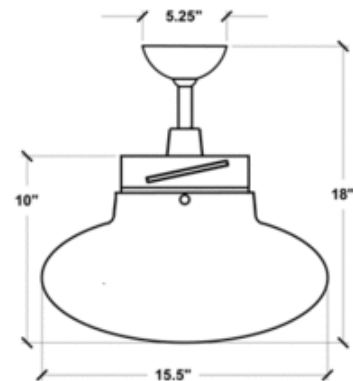

BRAND

Modern Fan Co.

DESCRIPTION

Cloud fan's unique shapes seems to float on the ceiling. Available in textured nickel fan with nickel or white blades. Blades come in 42 and 52 inch diameters. Includes 4 and 10 inch down rods, yielding 18 or 24 overall lengths. Ideal for 9 foot ceilings or higher. Comes with 60 watt 120 watt incandescent light kit, bulb included. UL listed for damp location. 42 inch width x 18 inch height. Fan control required, but sold separately.

SHADE COLOR	Satin Nickel
BODY FINISH	Textured Nickel
WATTAGE	120W
DIMMER	Standard 120V
DIMENSIONS	42"W x 18"H
BULB INCLUDED	
LAMP	2 x B10/Candelabra (E12)/60W/120V Incandescent 2 x B10/Candelabra (E12)/120V LED

The Cloud includes 2 standard down-rods, 4" & 10", yielding 18" & 24" overall lengths respectively. Accessory down-rods are available for longer overall lengths.

SPEC # MDF53917

COMPANY	PROJECT	FIXTURE TYPE	APPROVED BY	DATE