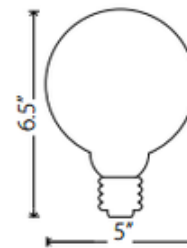

25 Watt 120V G125 Half Chrome Medium Base Bulb

Description:

25 watt, 120 volt, G125 Half Chrome medium base incandescent lamp. For use with Nuevo Living Ten Tales Suspension, Fifteen Tales Suspension, or Asaki Suspension. 5 inch diameter x 6.5 inch height.

Shown in: Chrome / Clear

List Price: \$22.00
Our Price: \$17.60

Shade Color: Chrome / Clear
Body Finish: N/A
Lamp: 1 x G125/Medium (E26)/25W/120V Incandescent
Wattage: 25W
Dimmer: Incandescent
Dimensions: 6.5"H x 5"W