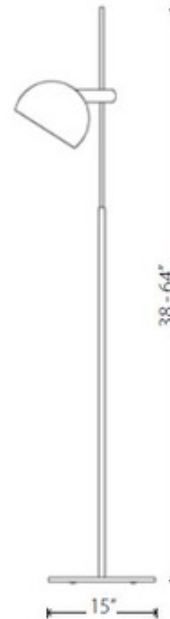

Sussex Floor Lamp

Description:

Sussex adjustable table/floor lamp features a frosted glass shade with a steel finish. On/Off switch on cord. Available in table and floor versions. One 60 watt, 120 volt, A19 lamp, not included. General light distribution

Shown in: Steel / Frosted

List Price: \$371.25
Our Price: \$297.00

Shade Color: Frosted
Body Finish: Steel
Lamp: 1 x A19/Medium (E26)/60W/120V Incandescent
 1 x A19/Medium (E26)/120V LED
Wattage: 60W
Dimmer: Incandescent
Dimensions: 65"H x 15"W

Product Number: NUE54125			
Company:		Fixture Type:	Date: Feb 22, 2018
Project:		Approved By:	

#1419FL-SUSSEX-01511-WHCH

Fax: (773) 883-6131

Phone: 866-954-4489

Address: 1718 W. Fullerton Ave. Chicago IL 60614