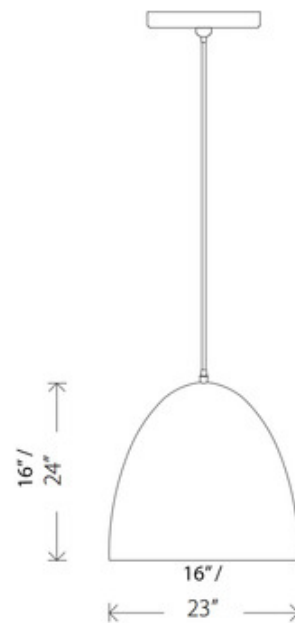

COMPANY	PROJECT	FIXTURE TYPE	APPROVED BY	DATE