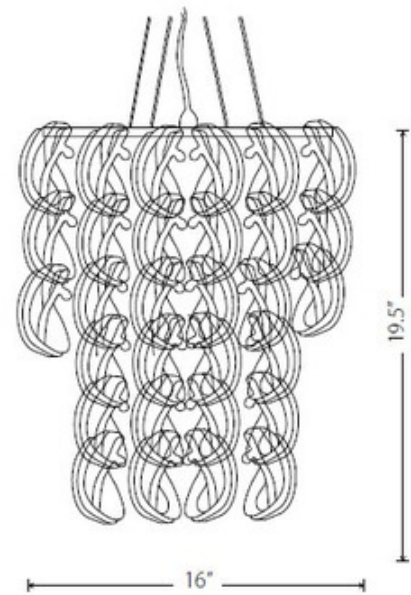

COMPANY

PROJECT

FIXTURE TYPE

APPROVED BY

DATE