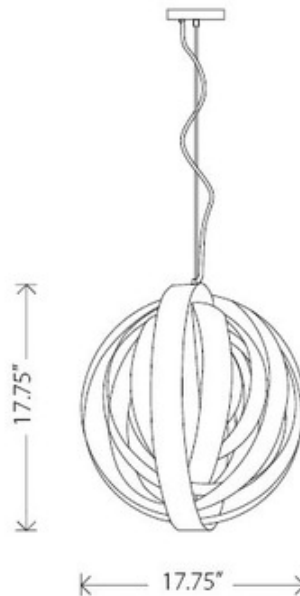

Orba Pendant

**Description:**

Orba Pendant features a mutli ring shade in Black or Gold with a Chrome canopy. One 60 watt, 120 volt A19 type Medium base incandescent bulb is required, but not included. Comes with 5 feet of cable. 17.75 inch width x 17.75 inch height x 77 inch maximum length.

Shown in: Chrome / Black

List Price: \$426.25  
 Our Price: \$341.00

Shade Color: Black  
 Body Finish: Chrome  
 Lamp: 1 x A19/Medium (E26)/60W/120V Incandescent  
 Wattage: 60W  
 Dimmer: Incandescent  
 Dimensions: 77"L x 17.75"H x 17.75"W