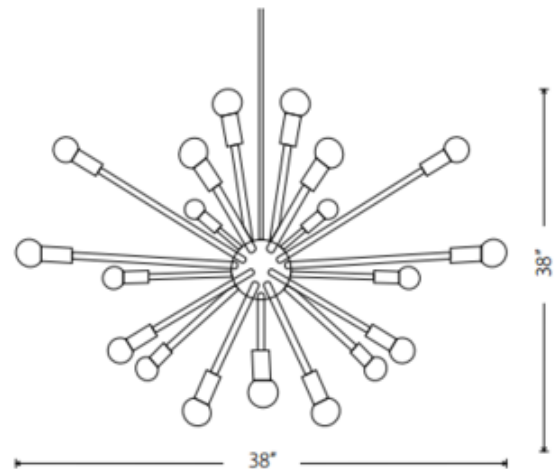

**BRAND**

Nuevo

**DESCRIPTION**

Sergei 24 light suspension features a Chromed metal finish. Includes 61 inches of clear adjustable suspension cable and a 4 inch canopy. Twenty-four 25 watt, 120 volt, G16.5 type candelabra base bulbs are included. General light distribution. 38 inch width x 38 inch height.

<b>SHADE COLOR</b>	N/A
<b>BODY FINISH</b>	Chrome
<b>WATTAGE</b>	600W
<b>DIMMER</b>	Standard 120V
<b>DIMENSIONS</b>	38"W x 38"H
<b>BULB INCLUDED</b>	
<b>LAMP</b>	24 x G16.5/Candelabra (E12)/25W/120V Incandescent