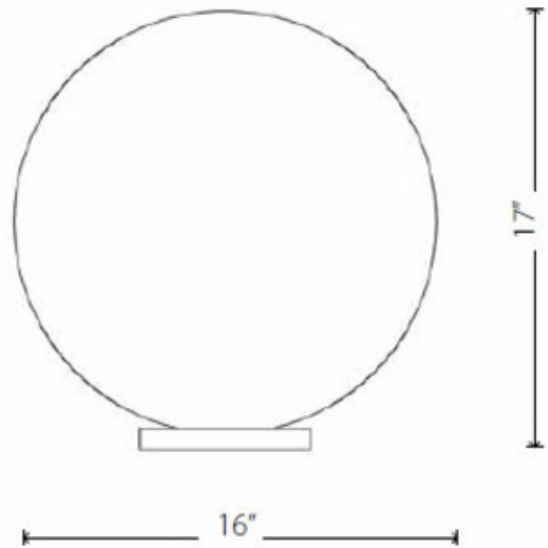

BRAND

Nuevo

DESCRIPTION

Dome table lamp features a white glass shade and a steel base with chrome finish. Cord length is 71 inches and includes an on/off switch. One 100 watt, 120 volt, B13, medium based candelabra lamp, not included. General light distribution.

SHADE COLOR	White
BODY FINISH	Chrome
WATTAGE	100W
DIMMER	Standard 120V
DIMENSIONS	16"W x 17"H
BULB NOT INCLUDED	
LAMP	B13/Medium (E26)/100W/120V Incandescent

SPEC #

NUE54148

COMPANY

PROJECT

FIXTURE TYPE

APPROVED BY