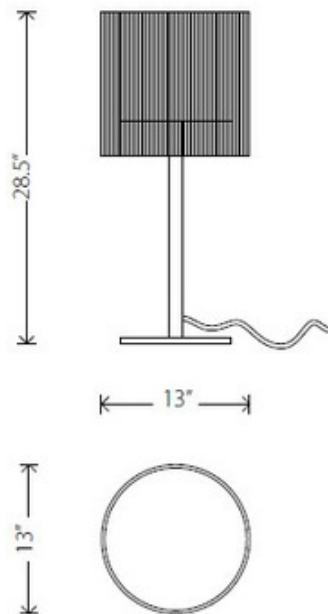

COMPANY

PROJECT

FIXTURE TYPE

APPROVED BY

DATE