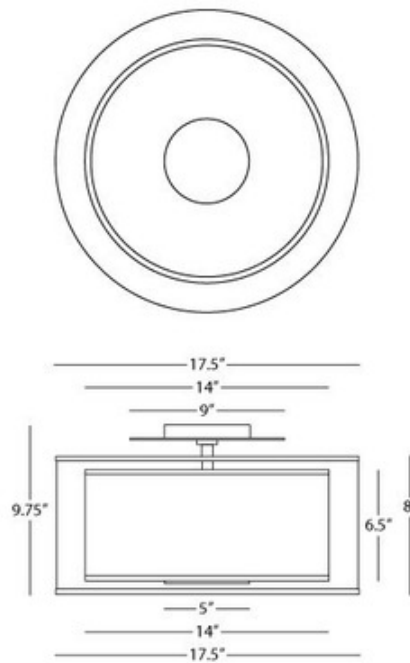

# Saturnia Semi Flush Ceiling Mount

**Description:**

Saturnia semi-flush ceiling mount features a bronze or silver transparent fabric exterior shade with an ascot white fabric interior shade. Includes 13.5 inch diameter white acrylic diffuser. Silver transparent fabric exterior shade features a stainless steel finish. Bronze transparent fabric exterior features a deep patina bronze finish. Available in a wall sconce, ceiling flush mount, table lamp, floor lamp, pendant and chandelier version. Direct wire only. Two 100 watt, 120 volt, A19 medium base incandescent lamps not included. General light distribution. Canopy diameter is 9 inches. 17.5 inch diameter x 9.75 inch height.

Shown in: Stainless Steel

**List Price:** \$383.81  
**Our Price:** \$307.05

**Shade Color:** N/A  
**Body Finish:** Stainless Steel  
**Lamp:** 2 x A19/Medium (E26)/72W/120V Incandescent  
**Wattage:** 144W  
**Dimmer:** Incandescent  
**Dimensions:** 17.5"L x 9.75"H x 17.5"W