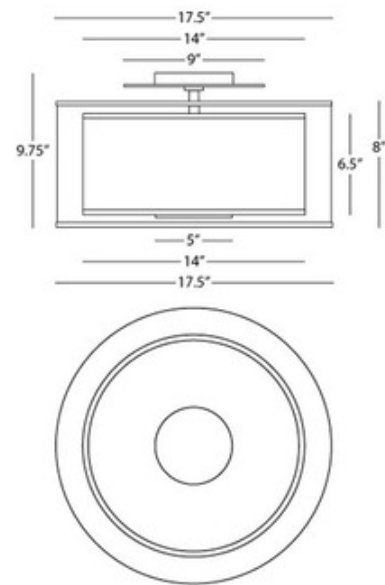

**BRAND**

Robert Abbey

**DESCRIPTION**

Saturnia semi-flush ceiling mount features a bronze or silver transparent fabric exterior shade with an ascot white fabric interior shade. Includes 13.5 inch diameter white acrylic diffuser. Silver transparent fabric exterior shade features a stainless steel finish. Bronze transparent fabric exterior shade features a deep patina bronze finish. Canopy diameter is 9 inches. 17.5 inch diameter x 9.75 inch height.

*Shown in: Stainless Steel*

<b>SHADE COLOR</b>	N/A
<b>BODY FINISH</b>	Stainless Steel
<b>WATTAGE</b>	144W
<b>DIMMER</b>	Standard 120V
<b>DIMENSIONS</b>	17.5"L x 17.5"W x 9.75"H
<b>BULB NOT INCLUDED</b>	
<b>LAMP</b>	2 x A19/Medium (E26)/72W/120V Incandescent