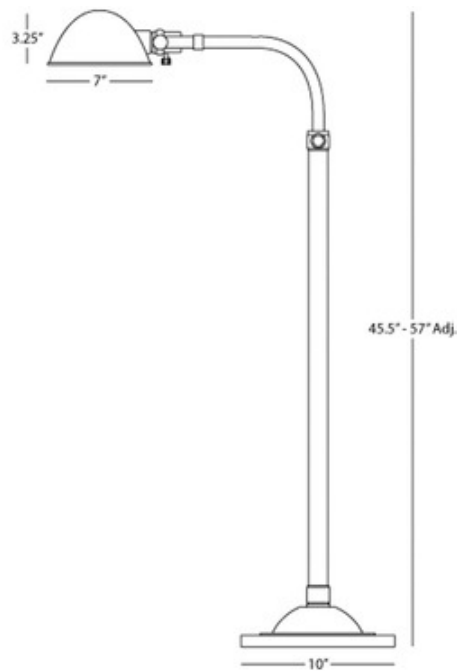

Alvin Pharmacy Floor Lamp

Description:

Alvin Pharmacy Floor Lamp features a parabolic head with a brass metal shade. Finish available in antique brass, polished nickel and deep patina bronze. Features full range dimmer switch. One 60 watt, 120 volt, A19 medium base incandescent lamp not included. Directional lighting distribution. Shade is 7 inches wide x 3.25 inches high, base is 10 inch diameter, overall height of fixture is adjustable from 45.5 to 57 inches.

Shown in: Polished Nickel

List Price: \$474.38
Our Price: \$379.50

Shade Color: N/A
Body Finish: Polished Nickel
Lamp: 1 x A19/Medium (E26)/43W/120V Incandescent
 1 x A19/Medium (E26)/120V LED
Wattage: 43W
Dimmer: Incandescent
Dimensions: 57"H x 10"W