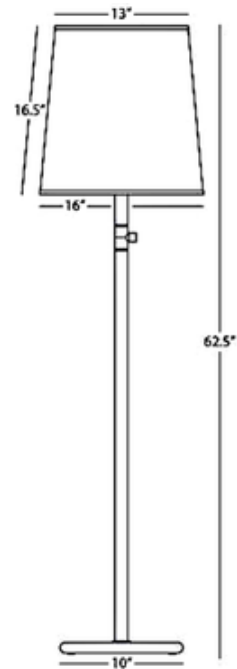

DESIGNER

Rico Espinet

BRAND

Robert Abbey

DESCRIPTION

The Buster Floor Lamp features a sleek, slightly flared fabric shade. Includes full range dimmer on stem.

SHADE COLOR	Taupe Claiborne
BODY FINISH	Polished Nickel
WATTAGE	200W
DIMMER	Included
DIMENSIONS	22"W x 79.5"H
BULB NOT INCLUDED	
LAMP	1 x A21/Medium (E26)/200W/120V Incandescent 1 x A21/Medium (E26)/120V LED

SPEC # RAB54295

COMPANY	PROJECT	FIXTURE TYPE	APPROVED BY	DATE