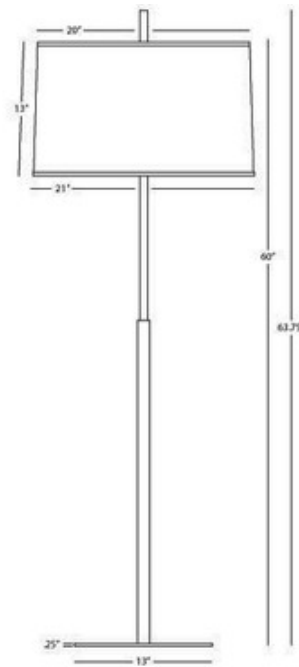

Echo Floor Lamp

Description:

Echo Floor Lamp features a Fondine Fabric shade with a Deep Patina Bronze or Stainless Steel finish. Features 3-way switch and 12 feet of cord. One 150 watt, 120 volt, A19 3-Way type medium base incandescent bulb is required, but not included. General lighting distribution. UL listed. Shade dimensions are 21 inch width x 13 inch height. Base diameter is 13 inches. Overall fixture: 21 inch width x 63.75 inch height.

Shown in: Stainless Steel / Fondine

List Price: \$465.75
 Our Price: \$372.60

Shade Color: Fondine
 Body Finish: Stainless Steel
 Lamp: 1 x A19 3-Way/Medium (E26)/150W/120V Incandescent
 Wattage: 150W
 Dimmer: Included
 Dimensions: 63.75"H x 21"W

Product Number: RAB54296			
Company:		Fixture Type:	Date: Feb 20, 2018
Project:		Approved By:	

#1818FL-ECHOF-02111-WHSS

Fax: (773) 883-6131

Phone: 866-954-4489

Address: 1718 W. Fullerton Ave. Chicago IL 60614