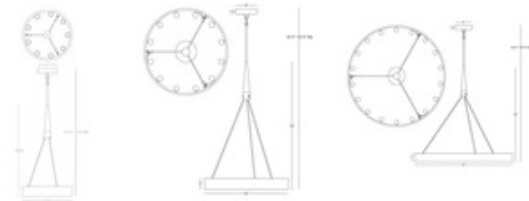

Candelaria Chandelier

**Description:**

Candelaria chandelier, by Rico Espinet, features a Deep Patina Bronze, Polished Nickel, or Brushed Nickel finish. Available in two sizes. Includes 12 feet of cord and three 12 inch and one 6 inch extension rods. Direct wire only. 40 watt, 120 volt, Edison A-Shape type Medium base incandescent bulbs are required, but not included. UL listed. Medium: 24 inch width x 34 inch height x 80.75 inch maximum length. Large: 36 inch width x 34 inch height x 80.75 inch maximum length.

Shown in: Deep Patina Bronze

**List Price:** \$1818.44  
**Our Price:** \$1454.75

**Shade Color:** N/A  
**Body Finish:** Deep Patina Bronze  
**Lamp:** 18 x Edison A-Shape/Medium (E26)/40W/120V Incandescent  
**Wattage:** 720W  
**Dimmer:** Incandescent  
**Dimensions:** 80.75"L x 34"H x 35"W