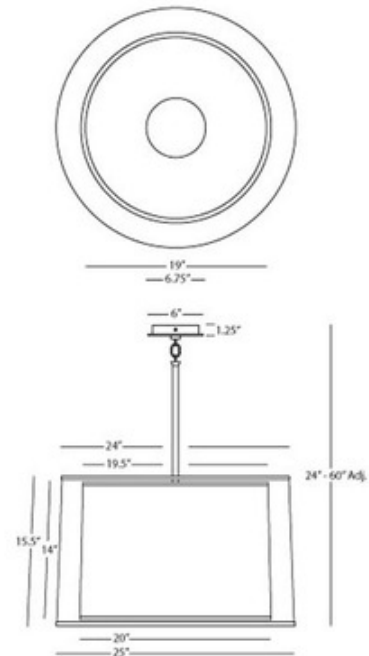

BRAND

Robert Abbey

DESCRIPTION

The Saturnia Pendant features a bronze or silver transparent fabric exterior shade with an ascot white fabric interior shade. Silver transparent fabric exterior shade features a stainless steel finish. Bronze transparent fabric exterior features a deep patina bronze finish. Includes three 12 inch and one 6 inch downrods. Canopy diameter is 6 inches. Overall height adjusts 24-60 inches. 25W x 15.5H.

Shown in: Stainless Steel

SHADE COLOR	N/A
BODY FINISH	Stainless Steel
WATTAGE	216W
DIMMER	Standard 120V
DIMENSIONS	25"W x 15.5"H
BULB NOT INCLUDED	
LAMP	3 x A19/Medium (E26)/72W/120V Incandescent

SPEC # RAB54302