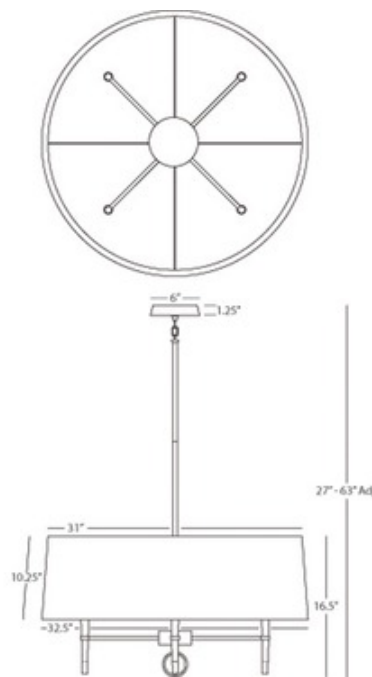

Ventana Pendant

Designer: Jonathan Adler

Description:

The Ventana Pendant features a Natural linen shade with Ebony Wood/Polished Nickel or Ebony Wood/Antique Brass finishes. Comes with 12 feet of cord and three 12 inch and one 6 inch rods. Four 60 watt, 120 volt B10 type Candelabra base incandescent bulbs are required, but not included. UL listed. 32.5 inch width x 16.5 inch height x 63 inch maximum length.

Shown in: Polished Nickel / Natural

List Price: \$1119.81
Our Price: \$716.68

Shade Color: Natural
Body Finish: Polished Nickel
Lamp: 4 x B10/Candelabra (E12)/60W/120V Incandescent
 4 x B10/Candelabra (E12)/120V LED
Wattage: 240W
Dimmer: Incandescent
Dimensions: 63"L x 16.5"H x 32.5"W