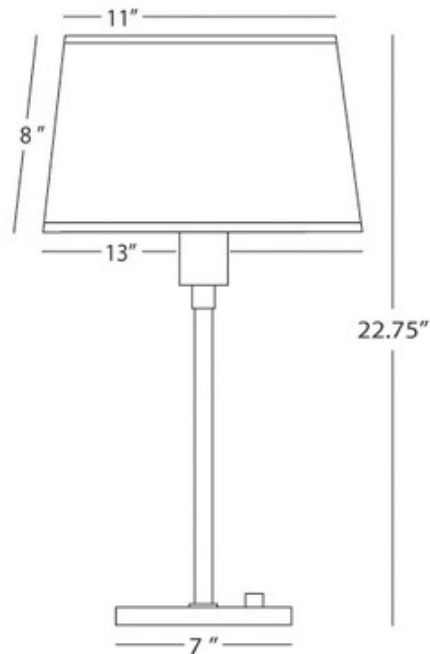

Real Simple Club Table Lamp

Description:

Real Simple Collection Club table lamp features a snowflake fabric shade or white mont blanc parchment shade with top diffuser. Finish available in dark bronze, stardust white, matte black and gunmetal. Stardust white finish available with white mont blanc parchment shade. Available in a chandelier, wall sconce, swing arm wall mount, reading arm wall mount, ceiling flush mount, table and floor lamp version. Features Hi-Lo base switch for dimming. One 100 watt, 120 volt, A19 medium base incandescent lamp not included. General light distribution. Shade dimensions are 13W x 8H. Base diameter is 7 inches. 13W x 22.75 inches.

Shown in: Dark Bronze / Snowflake Fabric

List Price: \$225.69
Our Price: \$180.55

Shade Color: Snowflake Fabric
Body Finish: Dark Bronze
Lamp: 1 x A19/Medium (E26)/72W/120V Incandescent
Wattage: 72W
Dimmer: Incandescent
Dimensions: 22.75"H x 13"W