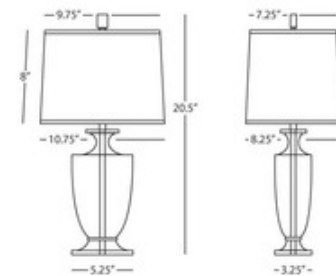

BRAND

Robert Abbey

DESCRIPTION

The Artemis Table Lamp features a rectangular dupioni silk shade and a clear lead crystal base with silver-plated accent.

Shown in: Clear / Cafe

SHADE COLOR	Cafe
BODY FINISH	Clear
WATTAGE	150W
DIMMER	Included
DIMENSIONS	10"L x 13"W x 24.75"H
BULB NOT INCLUDED	
LAMP	1 x A19/Medium (E26)/150W/120V Incandescent 1 x A19/Medium (E26)/120V LED