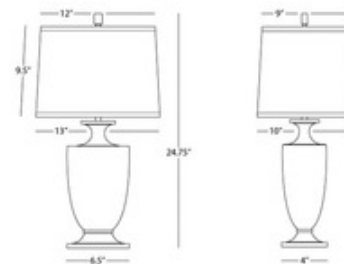

BRAND

Robert Abbey

DESCRIPTION

The Artemis Table Lamp features a rectangular dupioni silk shade and a clear lead crystal base with silver-plated accent.

Shown in: Clear / Cafe

SHADE COLOR	Cafe
BODY FINISH	Clear
WATTAGE	150W
DIMMER	Included
DIMENSIONS	10"L x 13"W x 24.75"H
BULB NOT INCLUDED	
LAMP	1 x A19/Medium (E26)/150W/120V Incandescent 1 x A19/Medium (E26)/120V LED