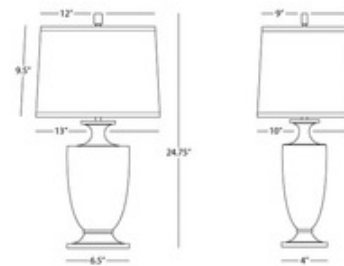

COMPANY

PROJECT

FIXTURE TYPE

APPROVED BY

DATE