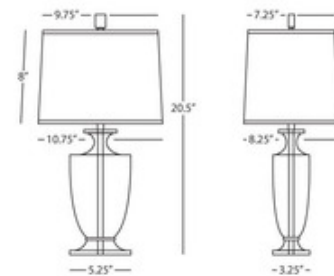

COMPANY

PROJECT

FIXTURE TYPE

APPROVED BY

DATE