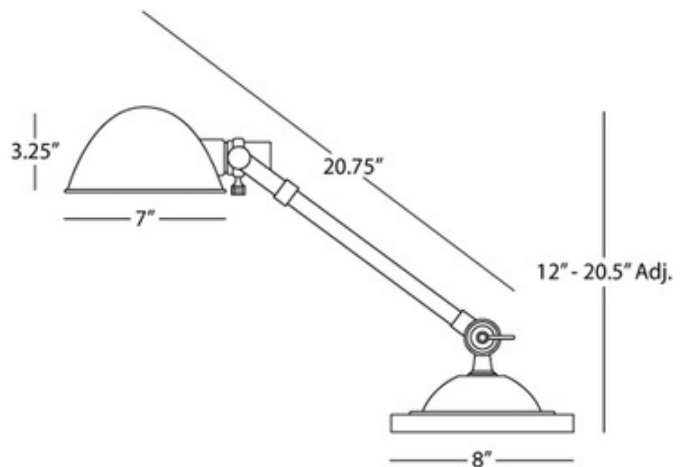

BRAND

Robert Abbey

DESCRIPTION

Alvin desk lamp features a parabolic head with a metal shade. Finish available in deep patina bronze. Includes Hi-Lo dimming switch.

SHADE COLOR	N/A
BODY FINISH	Antique Natural Brass
WATTAGE	43W
DIMMER	Standard 120V
DIMENSIONS	8"W x 20.5"H
BULB NOT INCLUDED	
LAMP	1 x A19/Medium (E26)/43W/120V Incandescent 1 x A19/Medium (E26)/120V LED