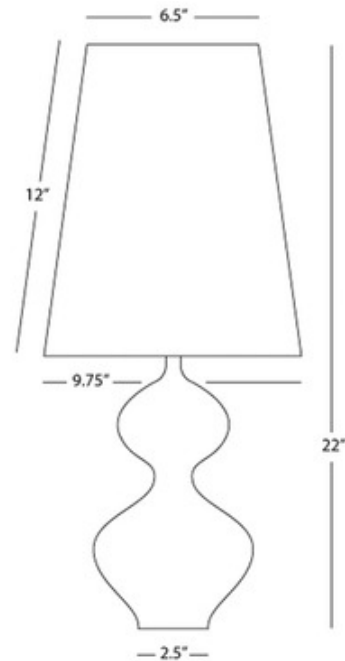

**DESIGNER** Jonathan Adler  
**BRAND** Jonathan Adler

**DESCRIPTION**

Claridge Lantern Table Lamp features a lantern shaped lead crystal body with polished nickel accents. Shade available in oyster gray silk dupioni or black silk dupioni with a rolled edge hem. Features full range dimmer switch. One 100 watt, 120 volt, A19 medium base incandescent lamp not included. General light distribution. UL listed. Shade is 9.75 inches wide and 12 inches high. Base is 2.5 inches wide. 9.75 inch width x 22 inch height

<b>SHADE COLOR</b>	Oyster Gray Silk Dupioni
<b>BODY FINISH</b>	Polished Nickel
<b>WATTAGE</b>	72W
<b>DIMMER</b>	Standard 120V
<b>DIMENSIONS</b>	9.75"W x 22"H
<b>BULB NOT INCLUDED</b>	
<b>LAMP</b>	1 x A19/Medium (E26)/72W/120V Incandescent