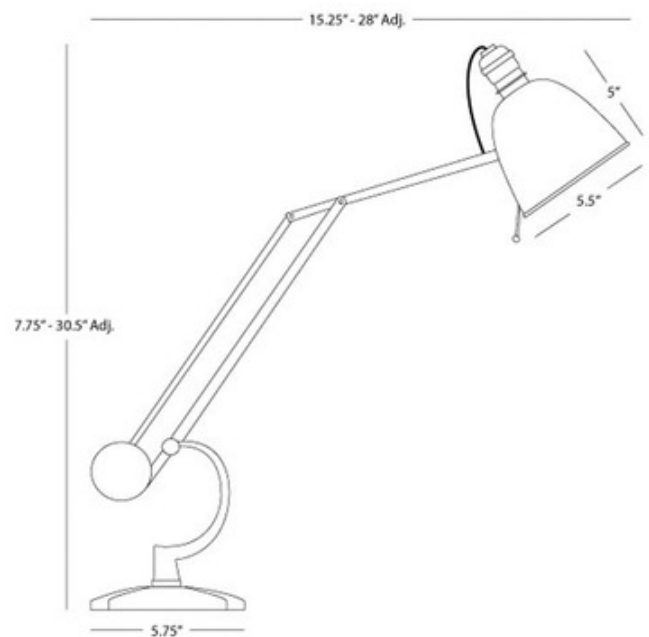

SHADE COLOR	N/A
BODY FINISH	Polished Nickel
WATTAGE	60W
DIMMER	Standard 120V
DIMENSIONS	28"L x 5.75"W x 30.5"H x 28"D
BULB NOT INCLUDED	
LAMP	1 x A19/Medium (E26)/60W/120V Incandescent 1 x A19/Medium (E26)/120V LED

SPEC #

RAB54322