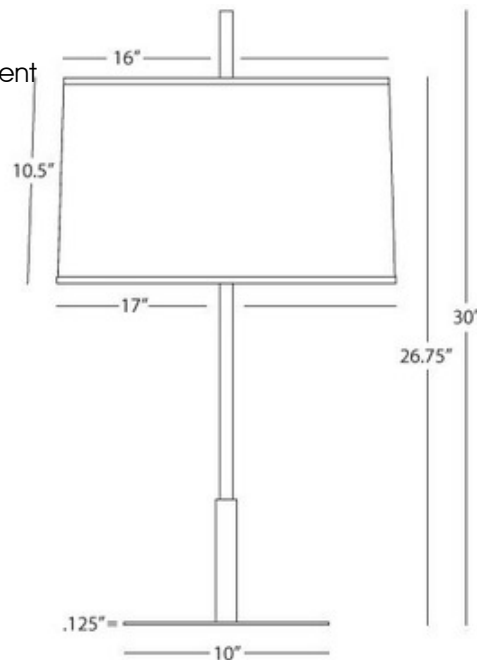

# Echo Table Lamp

**Description:**

Echo Table Lamp features a Fondine fabric shade with Stainless Steel or Deep Patina Bronze finishes. Features 3-way switch and 8 feet of cord. One 150 watt, 120 volt, A19 3-Way type medium base incandescent bulb is required, but not included. General lighting distribution. UL listed. Shade dimensions are 17 inch width x 10.5 inch height. Base diameter is 10 inches. Overall: 17 inch x 30 inch height.

Shown in: Stainless Steel

List Price: \$347.88  
 Our Price: \$278.30

Shade Color: N/A  
 Body Finish: Stainless Steel  
 Lamp: 1 x A19 3-Way/Medium (E26)/150W/120V Incandescent  
 Wattage: 150W  
 Dimmer: Included  
 Dimensions: 30"H x 17"W