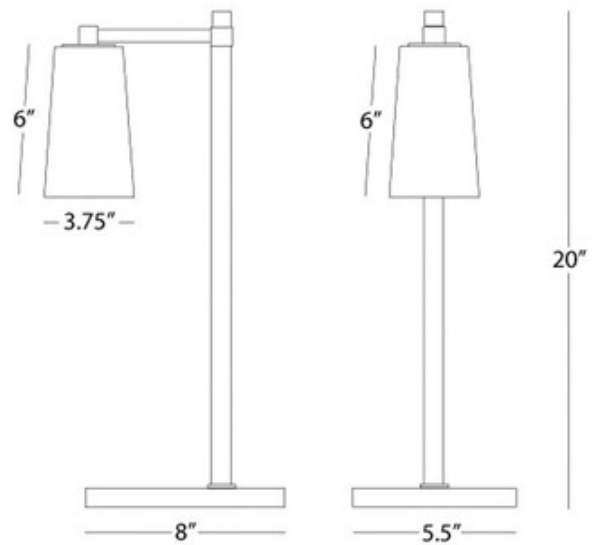

Lightology

Nina

SPEC #

RAB54327

BRAND

Robert Abbey

DESCRIPTION

Nina single light downbridge table lamp, by Rico Espinet, features a frosted white cased glass shade and a polished nickel over metal shade. Features On/Off switch on base. One 60 watt, 120 volt, B11 torpedo candelabra lamp not included. General light distribution. Shade dimensions are 3.75W x 6H. Base dimensions are 5.5W x 8L. 5.5W x 20H x 8L.

SHADE COLOR	Frost White
BODY FINISH	Polished Nickel
WATTAGE	60W
DIMMER	Standard 120V
DIMENSIONS	8"L x 5.5"W x 20"H
BULB NOT INCLUDED	
LAMP	1 x B10/Candelabra (E12)/60W/120V Incandescent 1 x B10/Candelabra (E12)/120V LED