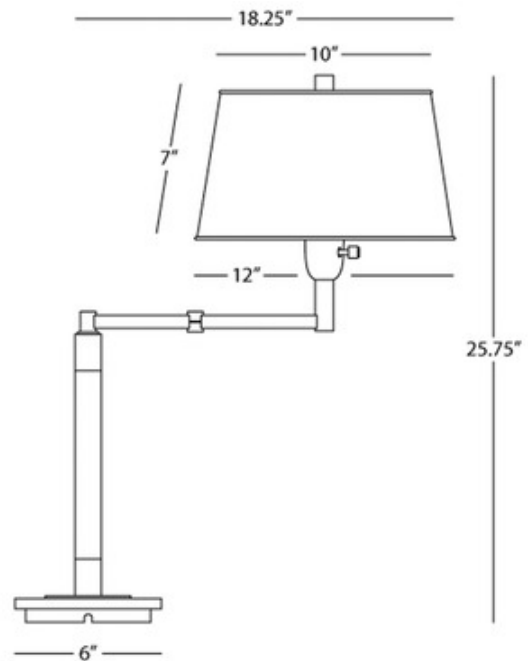

BRAND

Robert Abbey

DESCRIPTION

Wonton Swing Arm table lamp features an off-white or beige linen shade. Off white shade features a rolled hem and a silver plate finish with weathered ebony finished wood accents and includes 8 feet of silver cord. Beige shade features a deep patina bronze w/cherry finished wood accents and includes 8 feet of black cord. Available in a wall sconce, table and floor lamp version. Features full range dimmer switch. One 100 watt, 120 volt, A19 medium base incandescent lamp not included. Directional lighting distribution. Shade dimensions are 12W x 7H. Base is 6 inches wide. 18.25W x 25.75H.

SHADE COLOR	Off White
BODY FINISH	Silver / Weathered Ebony
WATTAGE	72W
DIMMER	Standard 120V
DIMENSIONS	18.25"W x 25.75"H
BULB NOT INCLUDED	
LAMP	1 x A19/Medium (E26)/72W/120V Incandescent

SPEC #

RAB54336