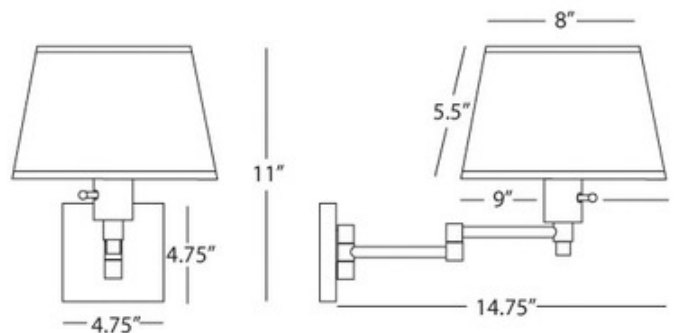

BRAND

Robert Abbey

DESCRIPTION

The Real Simple Swing Arm Wall Light features a Snowflake Fabric shade with a Dark Bronze finish, White Mont Blanc Parchment Shade with a Stardust White finish, Snowflake fabric shade with a Matte Black finish, or Snowflake fabric shade with a Gunmetal finish. All have a bottom diffuser. Includes hi-low dimmer switch, 144 inch silver cord, and 24 inch cord cover. Can be hardwired or installed with cord and plug. Made in the USA. UL listed.

Shown in: Snowflake/ Gunmetal

SHADE COLOR	N/A
BODY FINISH	Snowflake/ Gunmetal
WATTAGE	8W
DIMMER	Included
DIMENSIONS	9"W x 11"H x 14.75"D
BULB NOT INCLUDED	
LAMP	1 x A19/Medium (E26)/8W/120V LED 1 x A19/Medium (E26)/120V LED