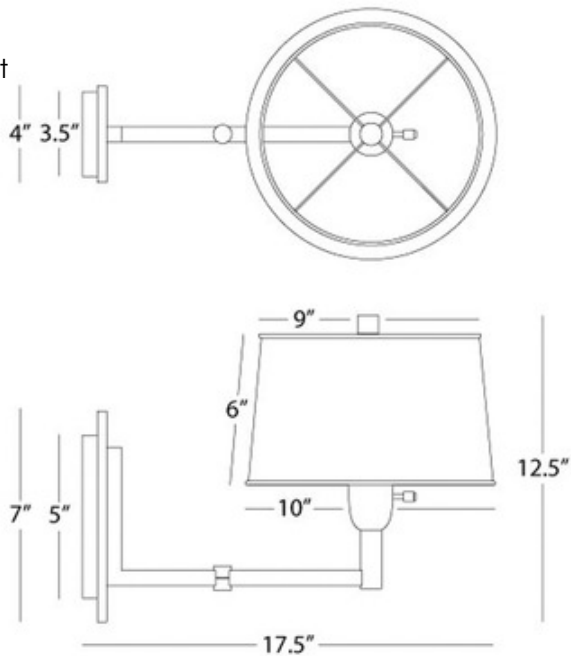

Wonton Reading Arm Wall Sconce

Description:

Wonton Reading Arm Wall Sconce features a Light Beige Linen shade with Deep Patina Bronze and Cherry wood accents or an Off White Linen Shade with a Silver finish and Weathered Ebony accents. One 100 watt, 120 volt A19 type Medium base incandescent bulb is required, but not included. Includes full range dimmer. UL listed. 10 inch width x 12.5 inch height x 17.5 inch maximum depth.

Shown in: Silver / Weathered Ebony

List Price: \$306.19
Our Price: \$244.95

Shade Color: N/A
Body Finish: Silver / Weathered Ebony
Lamp: 1 x A19/Medium (E26)/100W/120V Incandescent
Wattage: 100W
Dimmer: Incandescent
Dimensions: 12.5"H x 10"W x 17.5"D