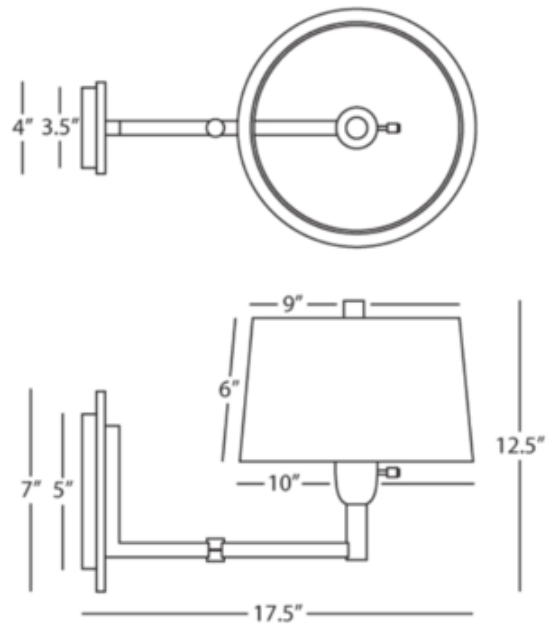

Shown in: Silver / Weathered Ebony / Off White

COMPANY

PROJECT

FIXTURE TYPE

APPROVED BY

DATE